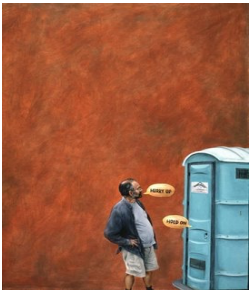

Title: *HURRY*
Artist: Darren Johnson
Medium: Oil on canvas
Year: 2006
Dimensions: 40" x 30" x 1.5"