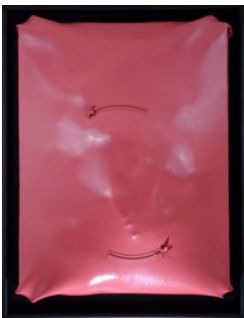

Nevada Touring Initiative  
Still Here Now

**Title:** *Untitled #15*  
**Artist:** Linda Alterwitz  
**Medium:** Archival Pigment Print  
**Year:** 2014  
**Dimensions:** framed dimensions 41" x 41" x 2 ¼", image dimensions 32" x 32"

**Title:** *Untitled #24*  
**Artist:** Linda Alterwitz  
**Medium:** Archival Pigment Print  
**Year:** 2009  
**Dimensions:** framed dimensions 31" x 31" x 1 ½", image dimensions 24" x 24"

**Title:** *Dr. Dealgood*  
**Artist:** Chris Bauer  
**Medium:** latex paint, pillow stuffing  
**Year:** 2017  
**Dimensions:** 6 x15 x17"

**Title:** *Hidden Agenda*  
**Artist:** Chris Bauer  
**Medium:** latex paint, pillow stuffing and found object over wood  
**Year:** 2017  
**Dimensions:** 38 ¼" x 30" x 11" (HxLxD - frame)

**Title:** *Saving Sage*  
**Artist:** Ahren Hertel  
**Medium:** Oil on Panel  
**Year:** 2016  
**Dimensions:** 25" x 19 1/8" x 2"

**Title:** Halved Mound  
**Artist:** Brent Sommerhauser  
**Medium:** Graphite on Rives BFK  
**Year:** 2010  
**Dimensions:** 24" x 66" x 1.25" both works,  
24" x 32" x 1.25" each. (Framed dimensions)